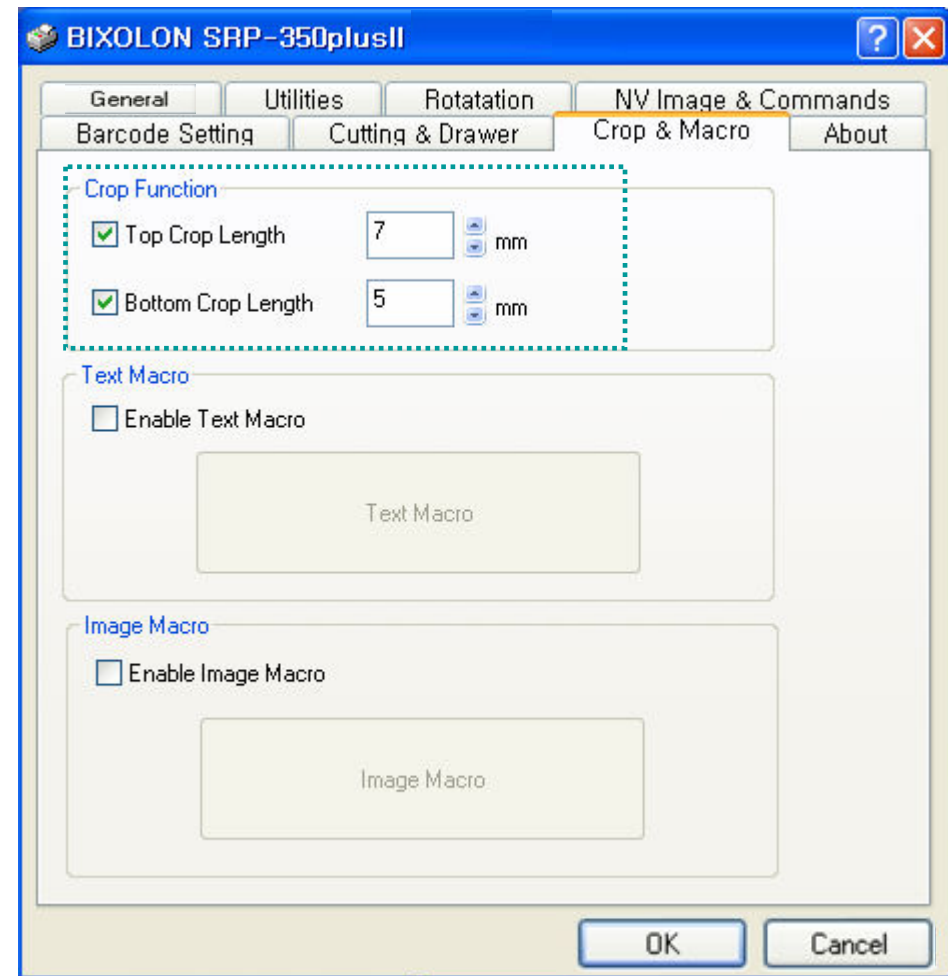

Save your Paper and the Earth !