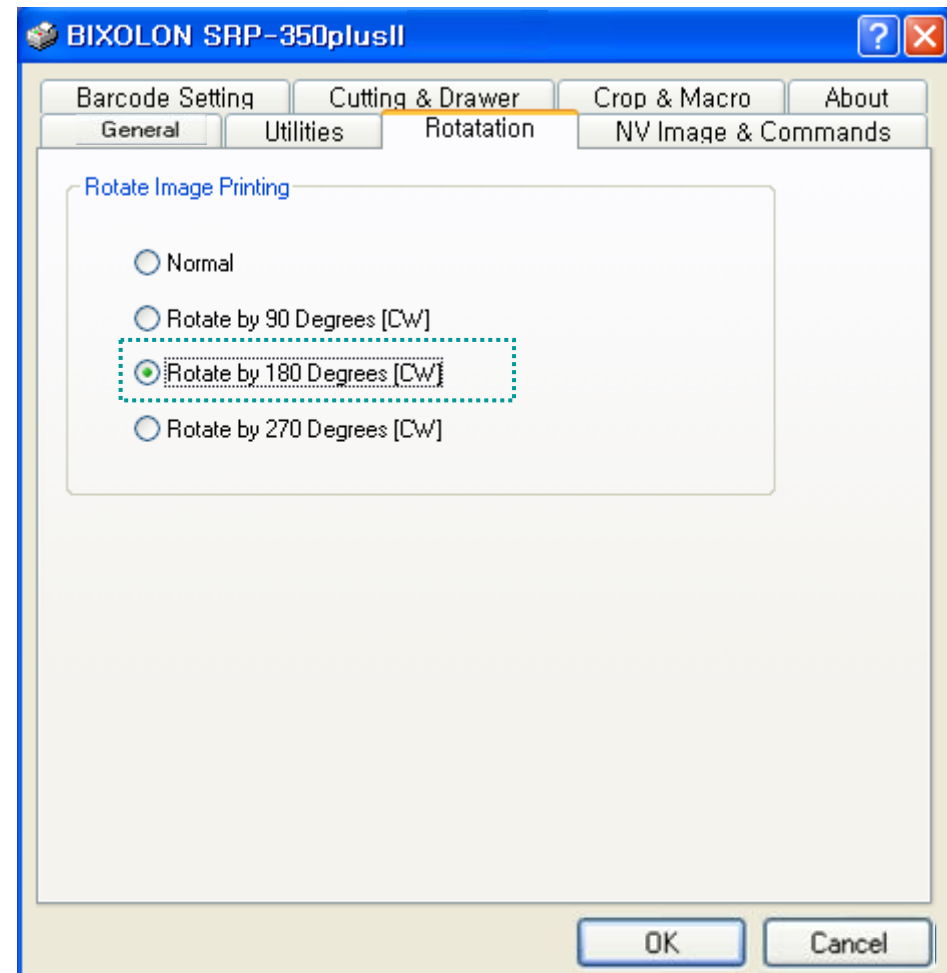

<Rotate by 180 Degrees>