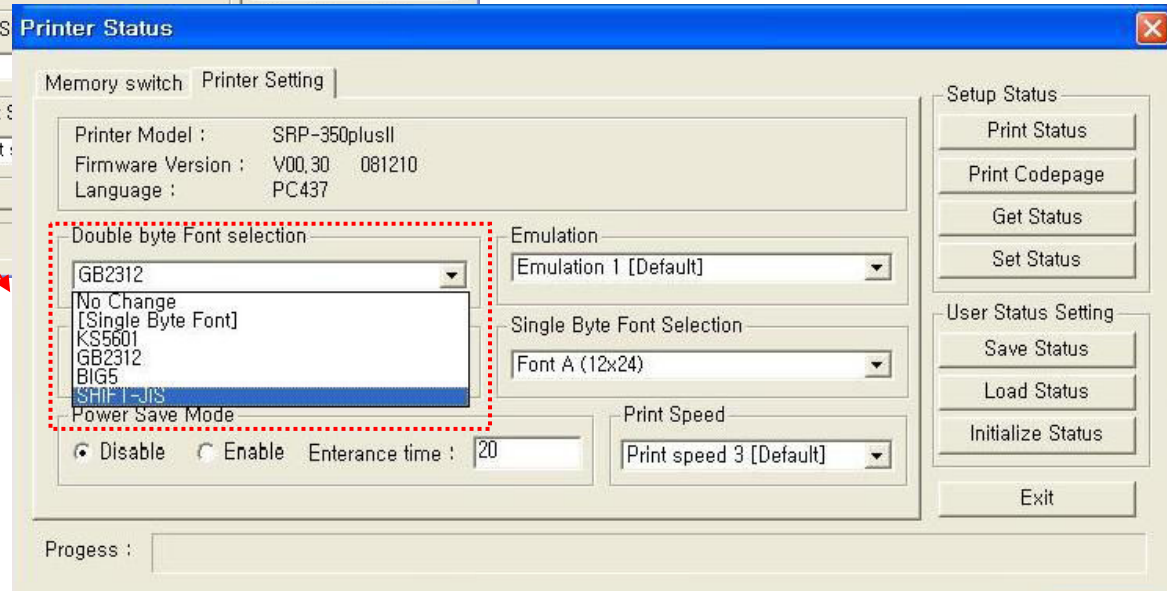

4. **VMSM (Virtual Memory Switch Manager) Available** **2) Double byte Font support!**

KS5601/GB2312/BIG5/SHIFT-JIS