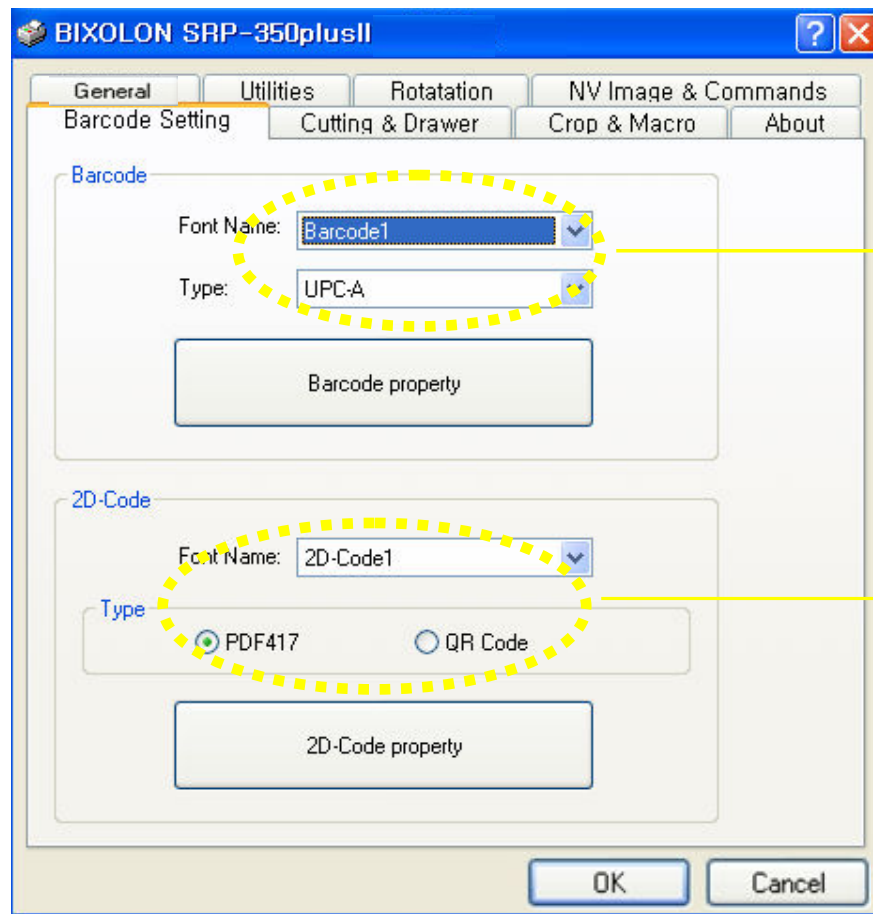

2. Windows Driver

2) Barcode Setting

1D: EAN-13,EAN-8,Code39,Code93,
Code128,ITF,Coda Bar,
UPC-A,UPC-E

2D: PDF417,QR Code