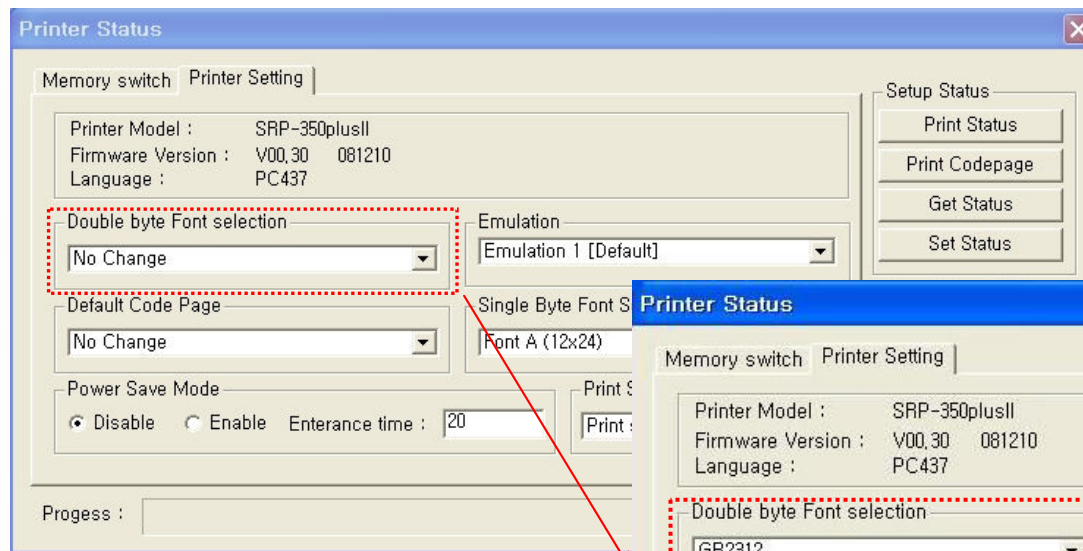

4. **VMSM (Virtual Memory Switch Manager) Available** **2) Double byte Font support!**

KS5601/GB2312/BIG5/SHIFT-JIS